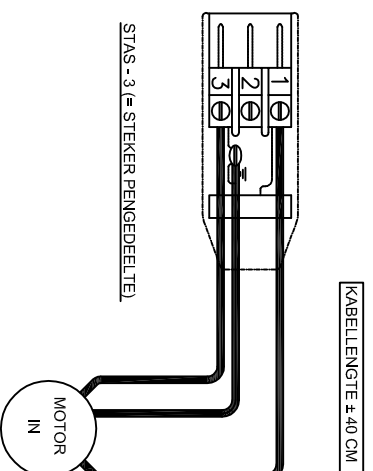

Naar voeding 230 [V] (nul & aarde)

- 1 = BLAUW (NUL / COMMANDO)
- 2 =
- 3 = BRUIN (VOEDING / COMMANDO)
- ≡ = GEEL / GROEN (AARDE)

Aansluitschema SEM-R Motor

**Schellekens
Suareselais**
Product van zonnecellen
Buitingen

Schellekens & Schellekens BV
Postbus 83
6940 AB Beuningen
Plaatsnaam 10
6641 TL Beuningen

Internet : www.schellekens.com
E-mail : info@schellekens.com
Telefoon : 024 - 6778000
Fax : 024 - 6778001