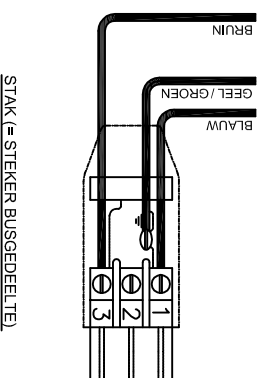

Naar voeding 230 [V] (nul & aarde)

- 1 = BLAUW (NUL / COMMANDO)
- 2 =
- 3 = BRUIN (VOEDING / COMMANDO)
- ≡ = GEEL / GROEN (AARDE)

Aansluitschema SEM-R Motor

**Schellekens
Suareselais**
Product van zonnecellen
Buitingen

Schellekens & Schellekens BV
Postbus 83
6940 AB Beuningen
Plaatsnaam 10
6641 TL Beuningen

Internet : www.schellekens.com
E-mail : info@schellekens.com
Telefoon : 024 - 6778000
Fax : 024 - 6778001